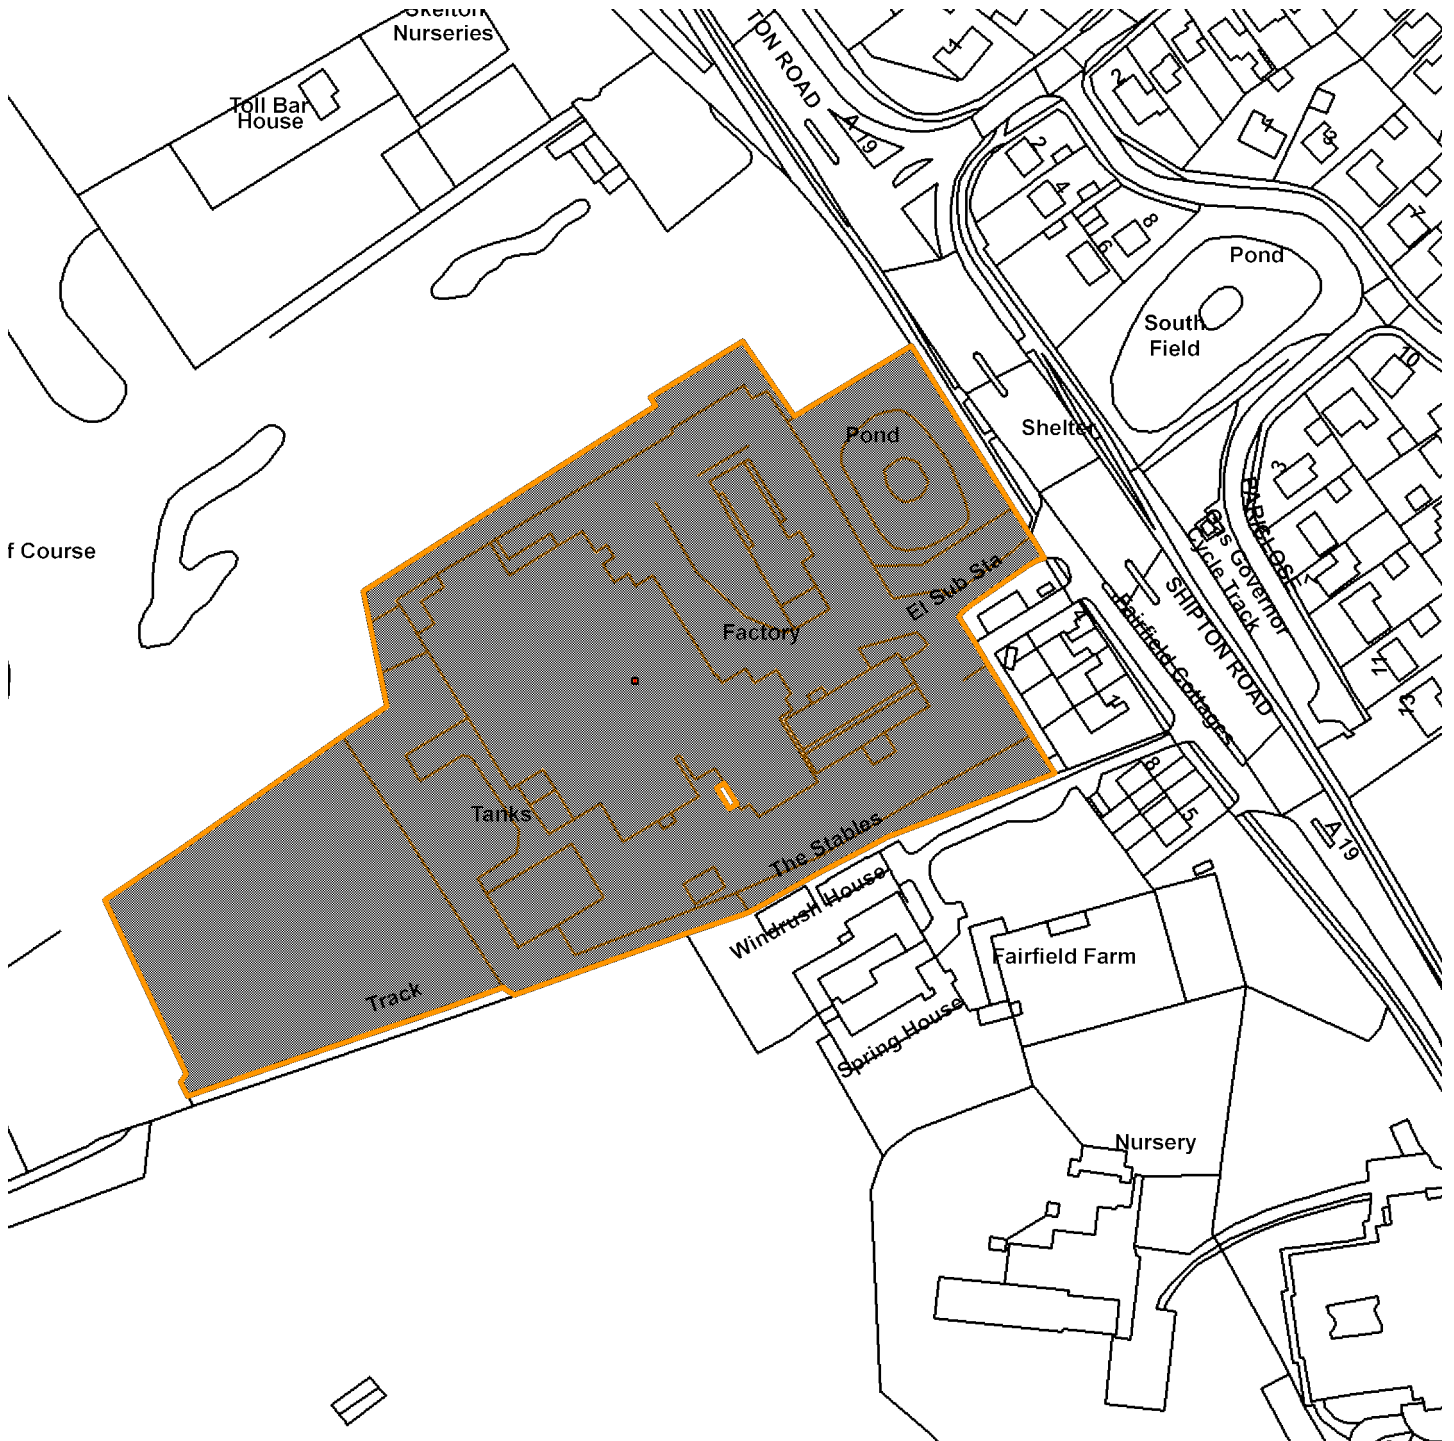

14/01478/OUTM

Del Monte Skelton Park Trading Estate Shipton Road Skelton

GIS by ESRI (UK)

Scale : 1:2119

Reproduced from the Ordnance Survey map with the permission of the Controller of Her Majesty's Stationery Office © Crown Copyright 2000.

Unauthorised reproduction infringes Crown Copyright and may lead to prosecution or civil proceedings.

<b>Organisation</b>	CYC
<b>Department</b>	Not Set
<b>Comments</b>	Site Plan
<b>Date</b>	13 January 2015
<b>SLA Number</b>	Not Set